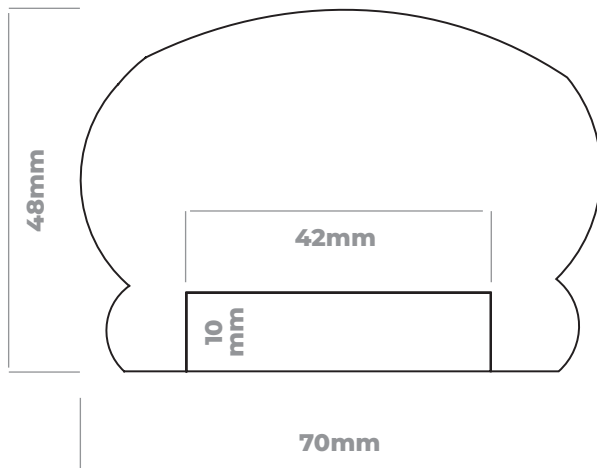

## Handrail Profile

Drawing not to scale.

WIDTH (mm)	THICKNESS (mm)	LENGTH (mm)	
70	48	4200	Special